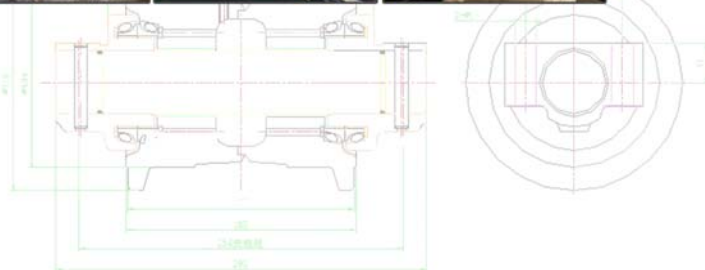

Taking care for all customers, offering quality products, listening to what customers want has always been our philosophy!

Quality Control

Production Line

Product Range

Bobcat:

X225, 231, 325, 328, 331, 33, E26, E32, E35, X320, 322, E16, X337, X435, E85, X442, X445, X120, X123