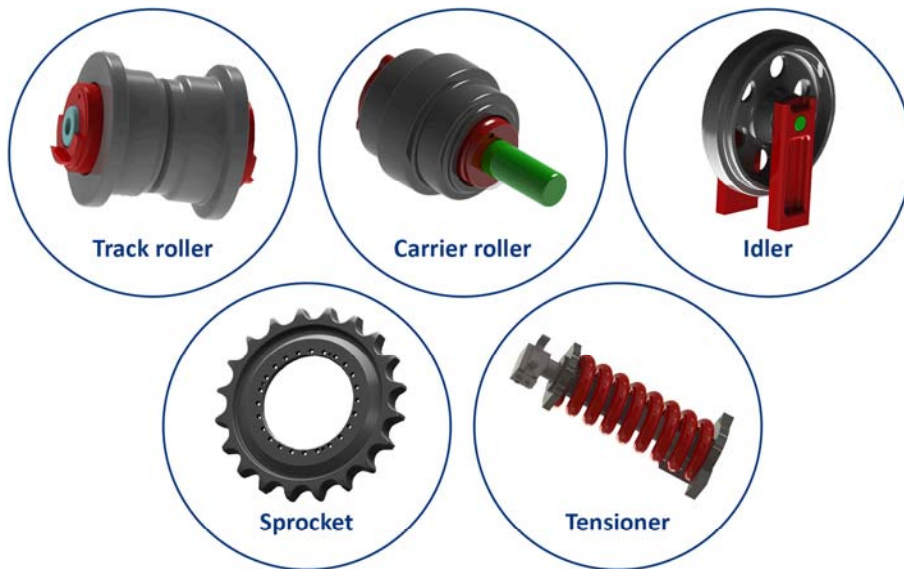

TSK®

Track • Specialist • Knowledge

Tianjin TSK Mechanical Equipment Co., Ltd

www.tskchina.com
www.tsk.company