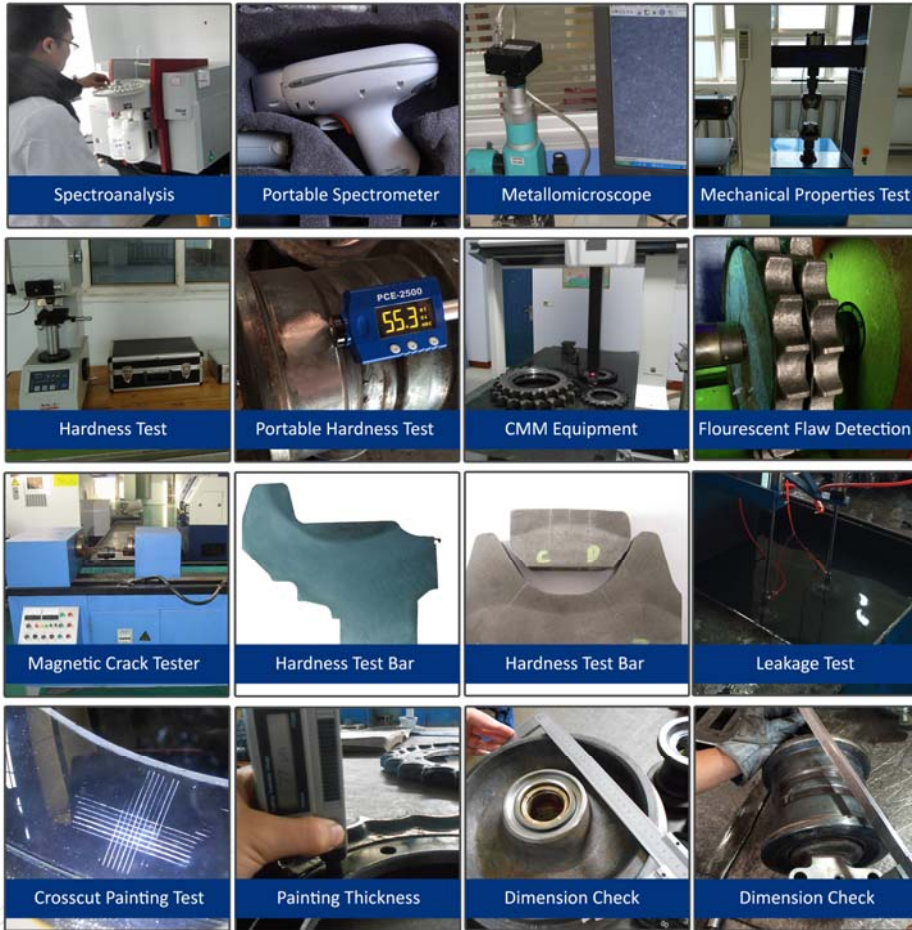

Taking care for all customers, offering quality products, listening to what customers want has always been our philosophy!

Quality Control

Production Line

Product Range

Bobcat:

X225, 231, 325, 328, 331, 33, E26, E32, E35, X320, 322, E16, X337, X435, E85, X442, X445, X120, X123