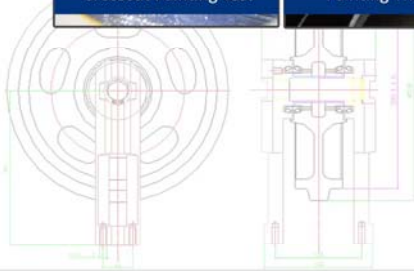

Taking care for all customers, offering quality products, listening to what customers want has always been our philosophy!

Quality Control

Production Line

Product Range

Bobcat:

X225, 231, 325, 328, 331, 33, E26, E32, E35, X320, 322, E16, X337, X435, E85, X442, X445, X120, X123