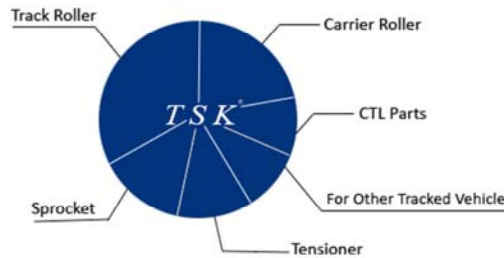

The undercarriage parts include:

- Track Bottom Roller
- Carrier Top Roller
- Front or Rear idler
- Sprocket
- Track Adjuster(Track Tensioner)
- Compact Track Loader Parts (CTL parts)

At Present, the most of our products are exported to Europe, Japan, USA, and Australia. All TSK undercarriage parts are made with detailed knowledge of the criteria and performance requirement in the market.