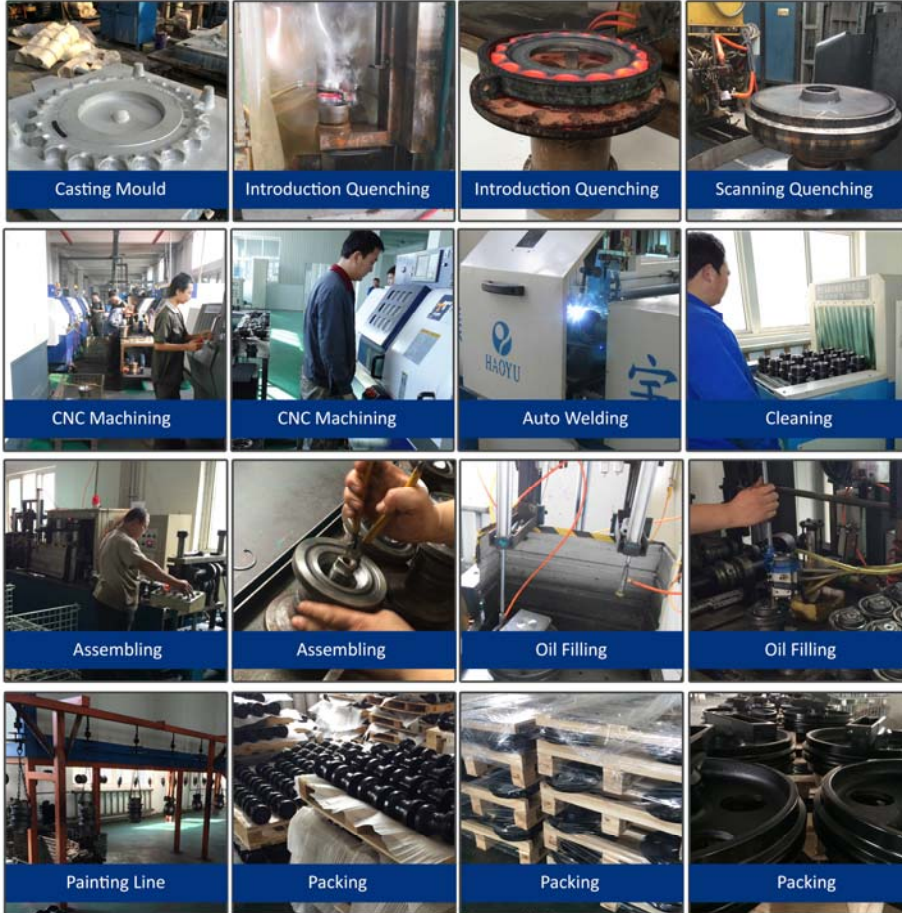

Production Line